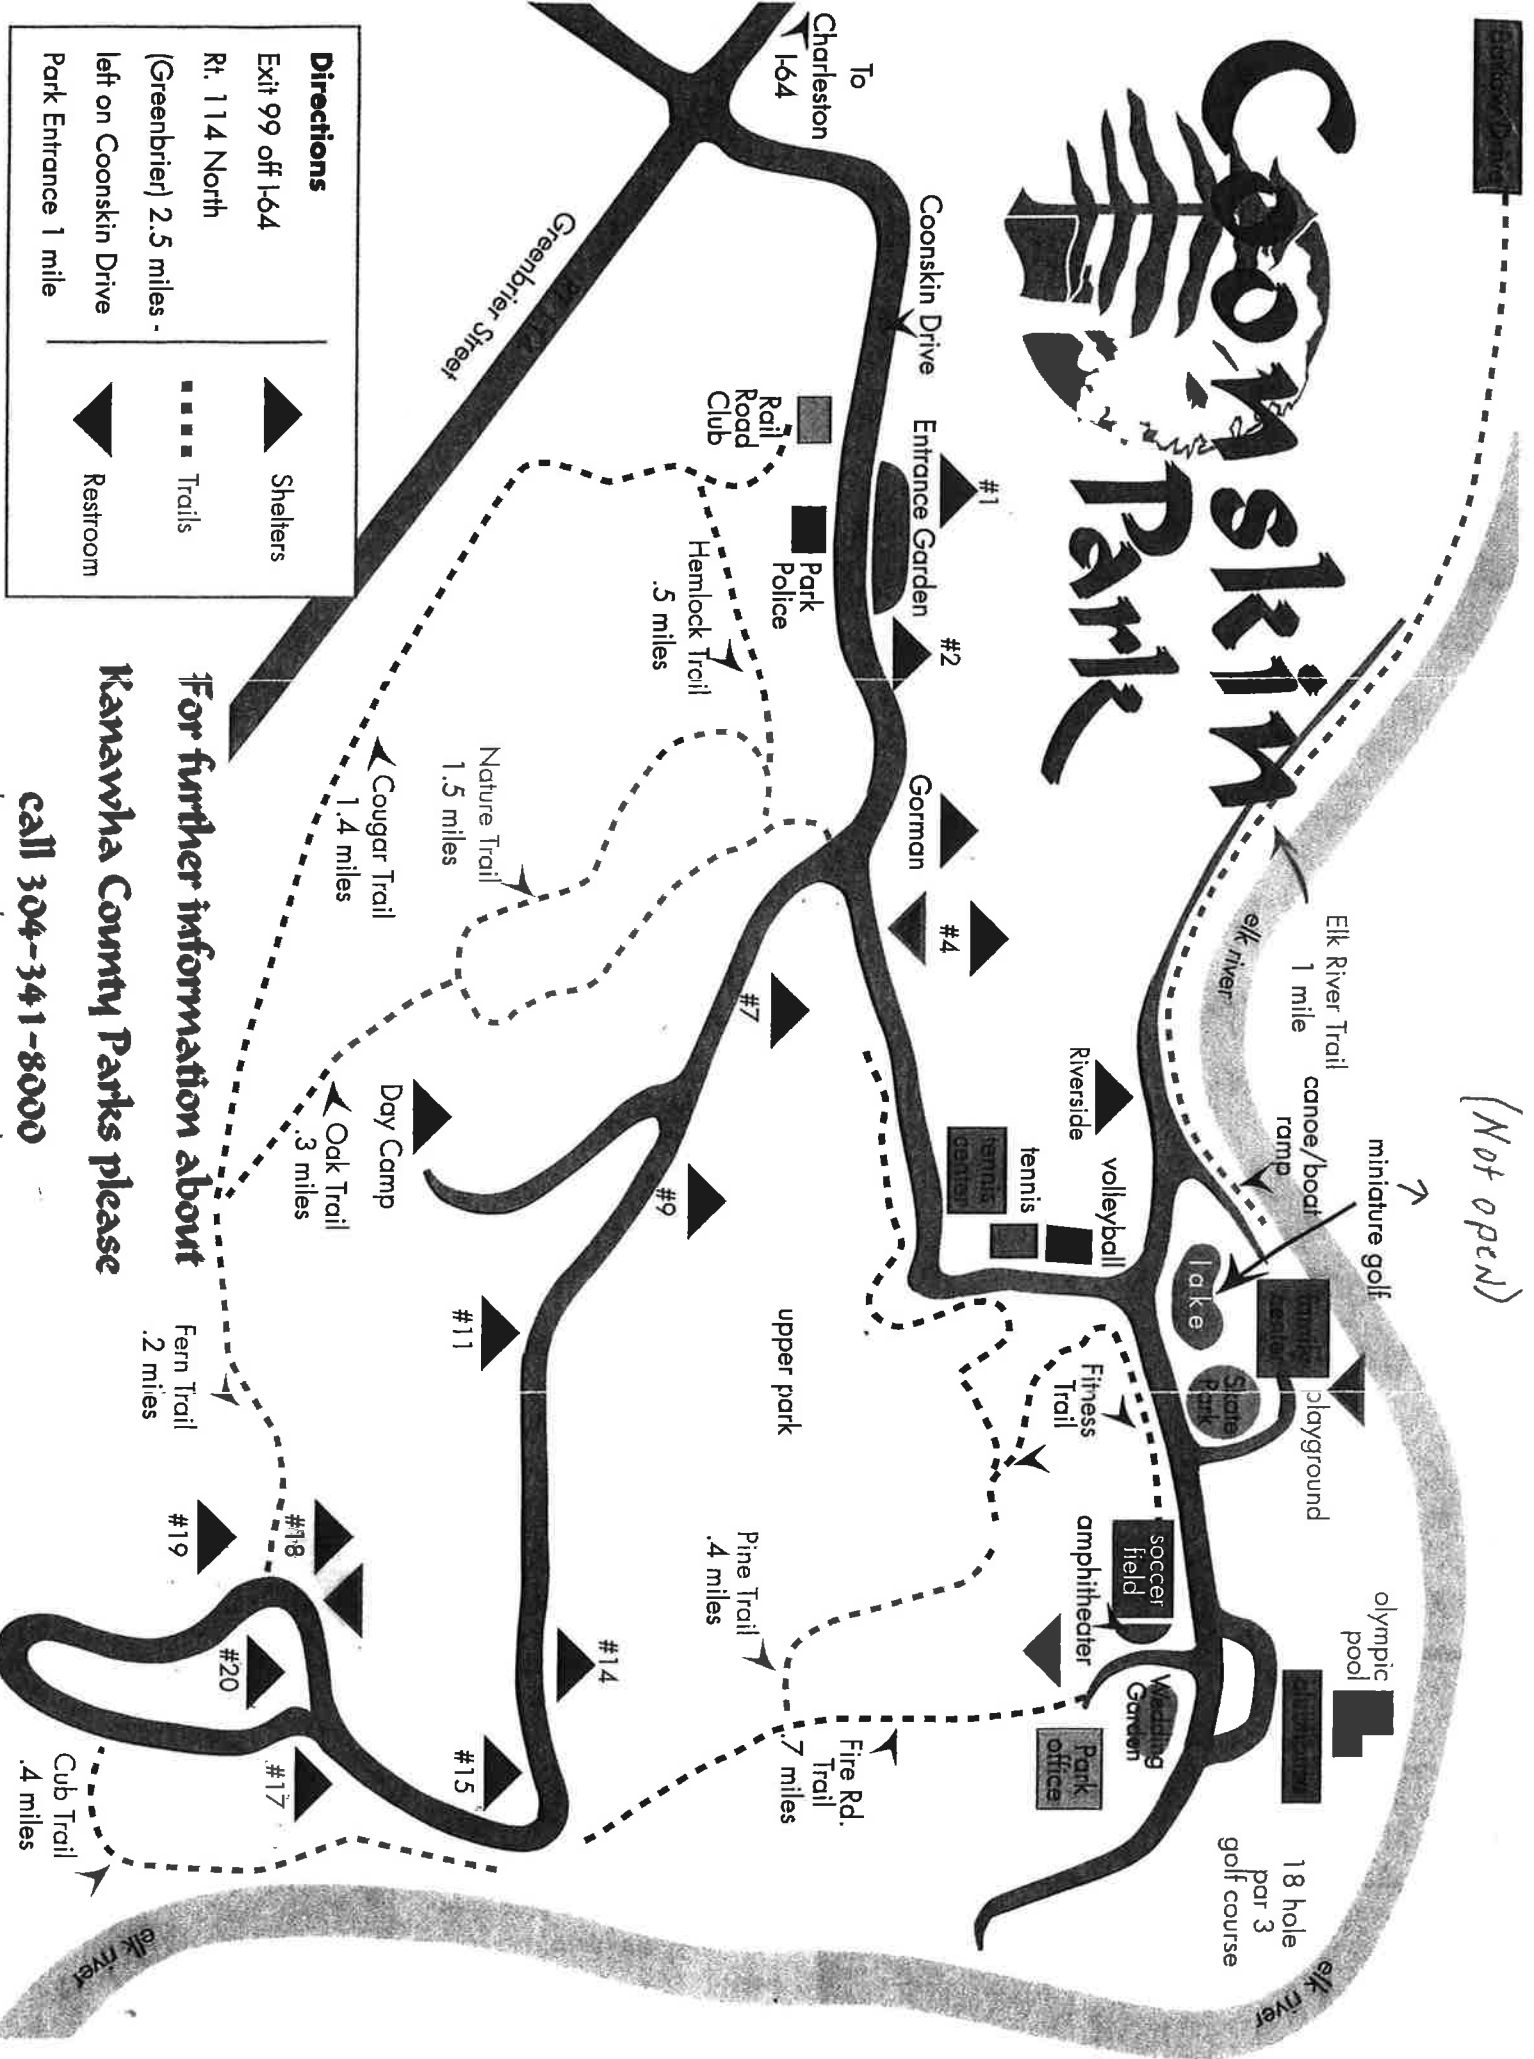

Coonskin Park

(Not open)

Directions
 Exit 99 off I64
 Rt. 114 North
 (Greenbrier) 2.5 miles -
 left on Coonskin Drive
 Park Entrance 1 mile

For further information about

Kanawha County Parks please

call 304-341-8000